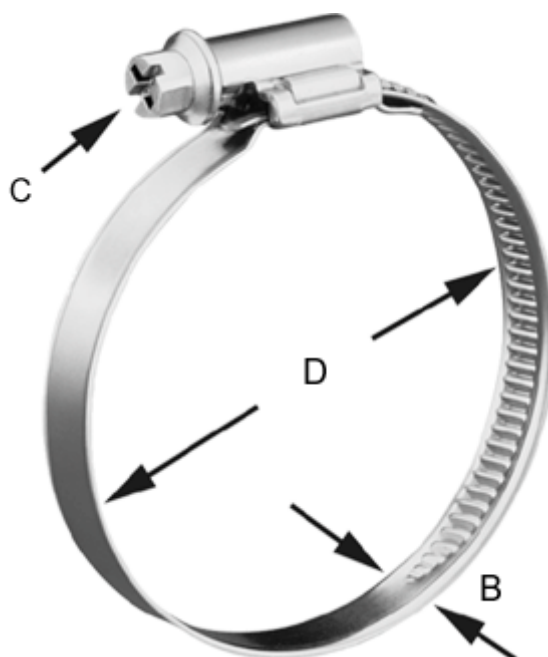

Article number: 021367352080

Description: Worm Drive Hose Clip
TORRO S 70-90/12 C7 W1

Measures

C (screw type) = C7 - 7mm

Diameter D = 70-90

Width B = 12.0